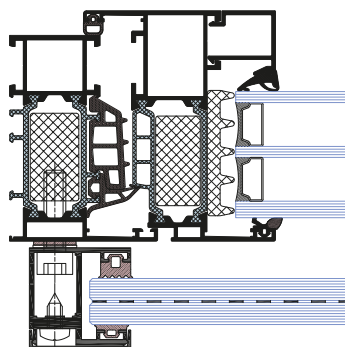

INTEGRATED GLASS BALUSTRADE

The AS VGB system allows for varied railings according to their method of installation and design.

- External railing with glazing mounted on vertical edge, with or without a mullion,
- External railing with bottom profile,
- External railing with bottom profile and a mullion,
- External railing connected to a facade

The ESG tempered laminated glass, in thickness from 10,8mm (55.2) to 20,8mm (1010.2) guarantees its safety, and users comfort is assured by the handrail mounted on top of glass edge in either coated aluminium or stainless steel variant.

Section of facade-mounted mullion

Single-profile side mullion in window

Side mullion in facade

Side mullion in window

Intermediate mullion