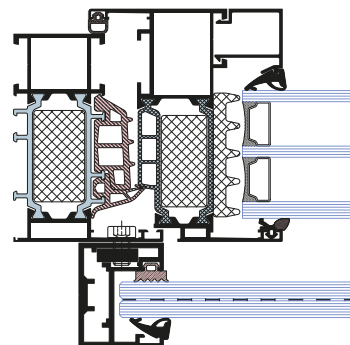

Single-profile side mullion in window