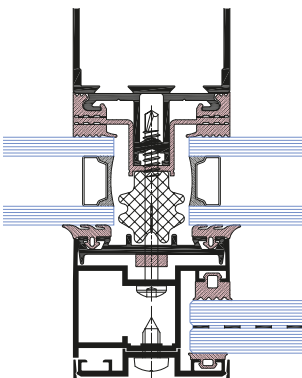

INTEGRATED GLASS BALUSTRADE

The AS VGB system allows for varied railings according to their method of installation and design.

- External railing with glazing mounted on vertical edge, with or without a mullion,
- External railing with bottom profile,
- External railing with bottom profile and a mullion,
- External railing connected to a facade

The AS VGB system is meant to be easy to assemble. Prefabrication is restricted to bare minimum. To ensure its aesthetics, assembly screws, drainage and connector have been hidden in the development process. Current trends and modern approach do not limit the variety, designer vision and above all, the user's requirements and needs.

The ESG tempered laminated glass, in thickness from 10,8mm (55.2) to 20,8mm (1010.2) guarantees its safety, and users comfort is assured by the handrail mounted on top of glass edge in either coated aluminium or stainless steel variant.

Section of facade-mounted mullion

Single-profile side mullion in window

Side mullion in facade

Side mullion in window

Intermediate mullion