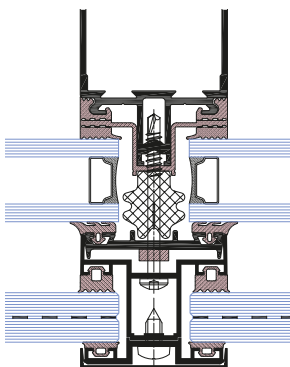

AS VGB

integrated glass balustrade

The AS VGB is a modern system of railing also known as French balcony. Its main characteristics are versatility and very high performance. The AS VGB railing system can be used with aluminium windows and facade system. They perfectly blend high functionality and modern design.

INTEGRATED GLASS BALUSTRADE

The AS VGB system allows for varied railings according to their method of installation and design.

- External railing with glazing mounted on vertical edge, with or without a mullion,
- External railing with bottom profile,
- External railing with bottom profile and a mullion,
- External railing connected to a facade

The ESG tempered laminated glass, in thickness from 10,8mm (55.2) to 20,8mm (1010.2) guarantees its safety, and users comfort is assured by the handrail mounted on top of glass edge in either coated aluminium or stainless steel variant.

Section of facade-mounted mullion

Single-profile side mullion in window

Side mullion in facade

Side mullion in window

Intermediate mullion