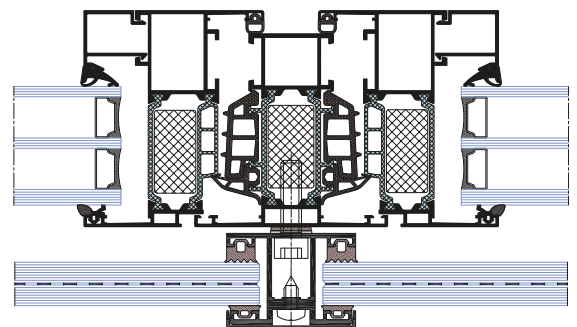

INTEGRATED GLASS BALUSTRADE

The AS VGB system allows for varied railings according to their method of installation and design.

- External railing with glazing mounted on vertical edge, with or without a mullion,
- External railing with bottom profile,
- External railing with bottom profile and a mullion,
- External railing connected to a facade

Section of facade-mounted mullion

Single-profile side mullion in window

Side mullion in facade

Side mullion in window

Intermediate mullion