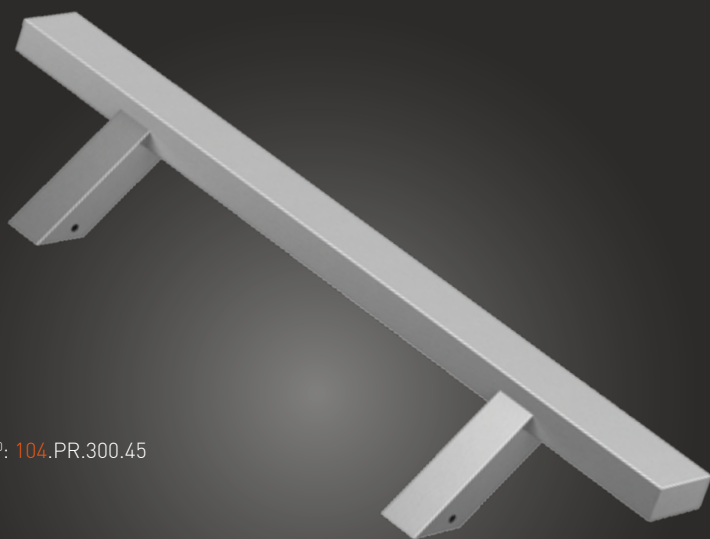

-Nº: 104.PR.300.45